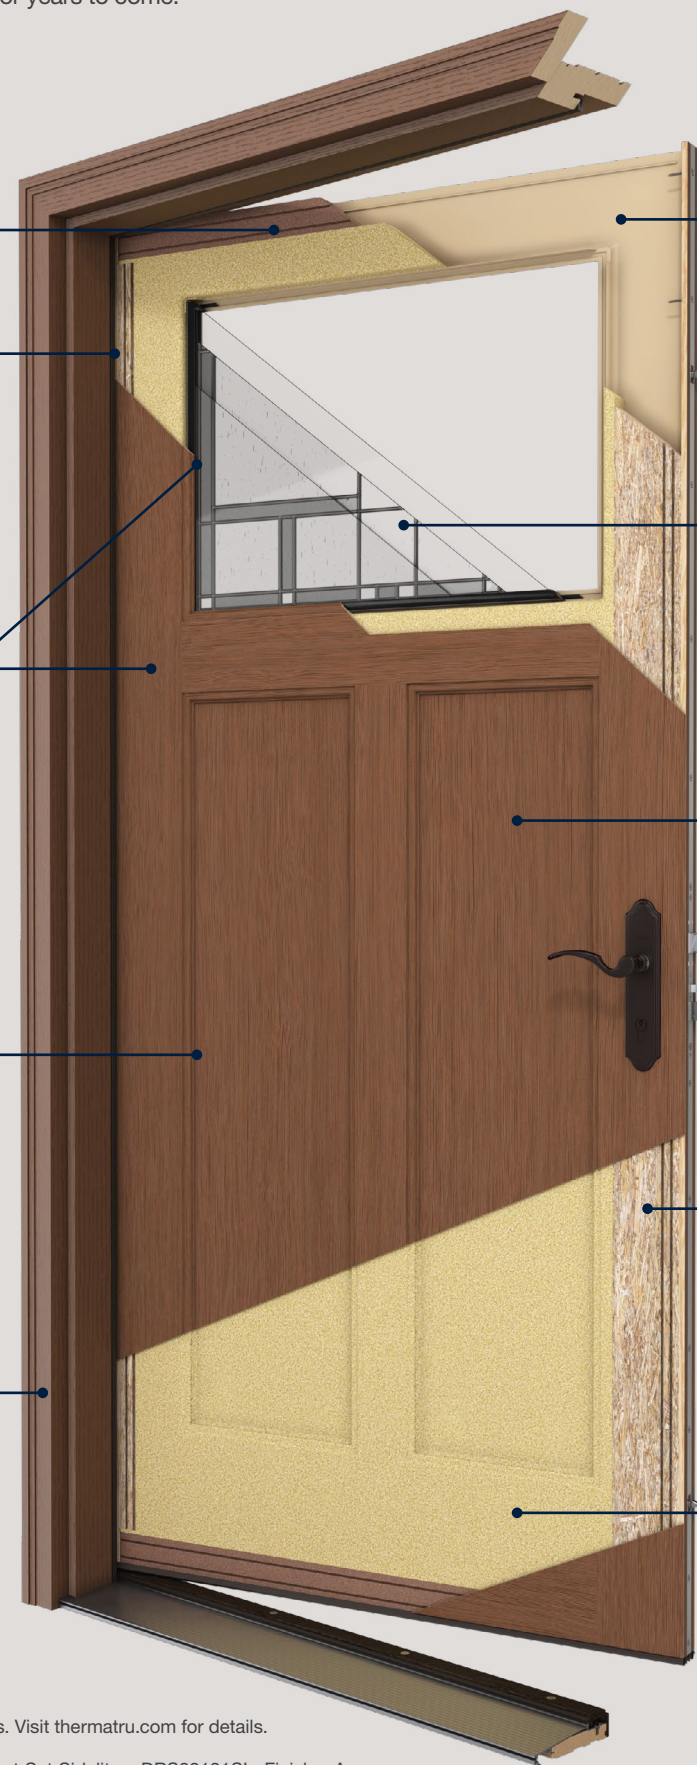

Premium construction, inside and out.

Highlighting the best of craftsmanship and innovation, Classic Craft premium entryways boast impressive, well-designed features and remarkable construction. The inner workings of each Classic Craft door lay the foundation for exceptional strength, security, energy efficiency and long-term performance you can depend on for years to come.

Engineered for Moisture Protection

Features composite top and bottom rails and solid hardwood edges for increased moisture and rot protection all the way around the door.

Designed with Authenticity

Features construction identical to wood doors with narrow stiles and rails, and flush-glazed glass options that are more than 10% wider* to welcome more natural light into the home.

Tested to Withstand Mother Nature

Designed and rigorously tested to withstand and protect from the damaging effects of harsh weather conditions.

Therma-Tru. Door Frame

Created specifically for Therma-Tru doors to deliver an entire entry system designed and engineered to work together to resist leaks and drafts, and help maintain energy efficiency and weather resistance.

Designed for Long-Term Performance

Features fiberglass skins that are 46% thicker* for added durability and better long-term performance.

Triple-Pane Construction

Most decorative, privacy and textured glass panels are enclosed between tempered glass, offering superior quality and thermal performance.

Crafted for a True-to-Wood Appearance

Revolutionary AccuGrain technology replicates authentic natural wood textures for a look and feel that is virtually indistinguishable from real wood.

Built for Strength and Security

Constructed with a 4" wide board of engineered lumber that runs the full length of the locking side of the door for a solid natural wood feel that makes Classic Craft doors 50% stronger and 30% heavier.*

Constructed for Energy Efficiency

Built with a high-performance polyurethane foam core that is four times more energy efficient than wood.**