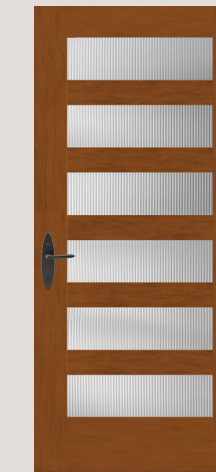

CCA2330XK / Fir Grain with Reeded Glass and SDLs Finished in Rustic Clay