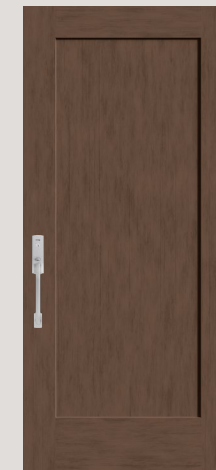

CCA1100 / Fir Grain Finished in Driftwood