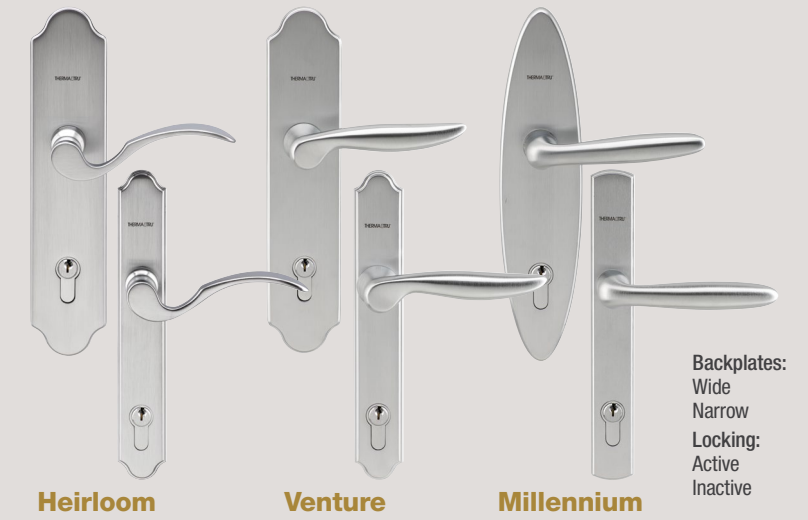

PrismaGuard® Premium Finish

Explore a nature-inspired color palette of premium stains and paints designed to enhance the overall beauty of the entry.

Stains are shown on Classic Craft, Fir grain.

10 YEAR
LIMITED
WARRANTY
TRANSFERABLE

Durable
Topcoat

Professional
Application

Multi-Point Locking System Handleset Options

Bring form and function together. Multi-point locking systems engage the door and frame at three points with handleset options to complement styles from traditional to contemporary.

Finish Options

Finish Options

Note: Finish colors may vary from an actual application due to fluctuations in finishing or printing. See your Thermo-Tru seller for details on the PrismaGuard warranty and exclusions.