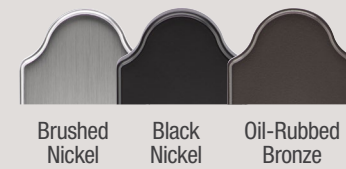

Finish Options