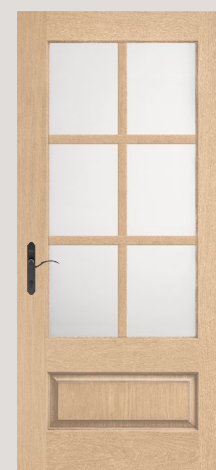

CCM2806 / Mahogany Grain with Low-E Glass and SDLs Finished in Tumbleweed