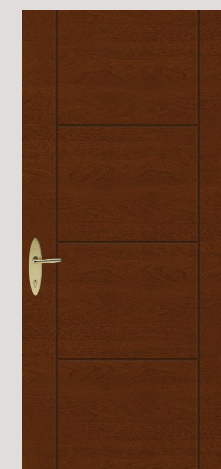

CCW903 / Walnut Grain Finished in Autumn Harvest