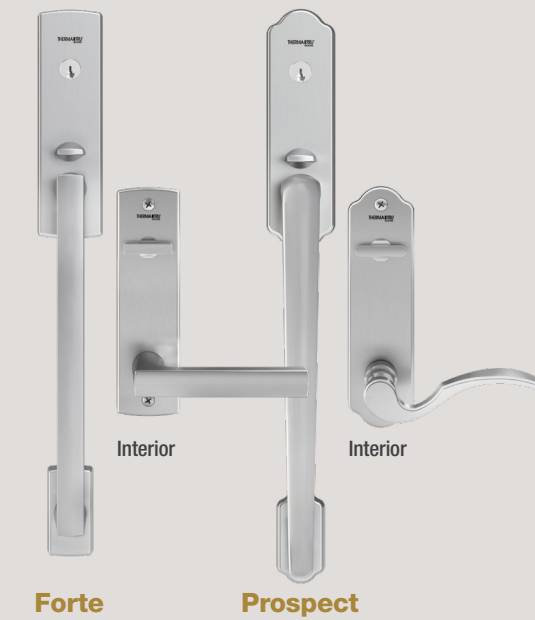

Stains are shown on Classic Craft, Fir grain.

10 YEAR
LIMITED
WARRANTY
TRANSFERABLE

Durable
Topcoat

Professional
Application

Multi-Point Locking System Handleset Options

Bring form and function together. Multi-point locking systems engage the door and frame at three points with handleset options to complement styles from traditional to contemporary.