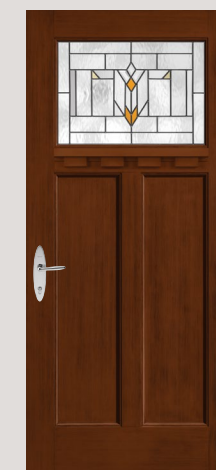

CCA9100 / Fir Grain with Arborwatch Glass Finished in Autumn Harvest