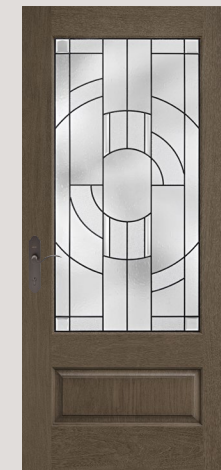

CCM2803 / Mahogany Grain with Zaha Glass Finished in Lynx